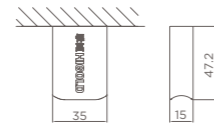

- 顶装设计，安装尺寸灵活
- 航空铝合金，简洁大方，耐磨防刮
- Hang for trousers, skirts and pants
- Teak+ zinc alloy+ iron wire+ leather

编码 ITEM NO.	产品尺寸 SIZE
703640M	35x15x47.2mm

椭圆形挂衣杆管座
PANTS RACK