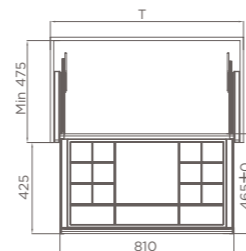

- 开放式自由区域
- 收纳内衣裤
- Open Free Zone
- Storage for underwear

编码 ITEM NO.	柜体 CABINET	产品尺寸 SIZE
706011M	600 柜	510X465X91mm
706012M	700 柜	610X465X91mm
706013M	800 柜	710X465X91mm
706014M	900 柜	810X465X91mm

浅皮篮
SHALLOW LEATHER BASKET