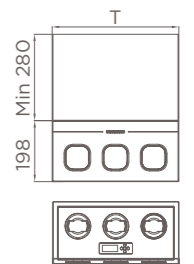

- 内装有微型马达
- 机械表置于表盘内可达自动上发条效果
- 保证爱表闲置时仍正常运转
- Micro motor
- Achieve the effect of automatic winding
- Run smoothly after idle

编码 ITEM NO.	规格 SPECIFICATIONS	产品尺寸 SIZE
706154M	410/3 头	410X300X205mm
706156M	600 柜 /4 头	560X300X205mm
706157M	700 柜 /5 头	660X300X205mm
706158M	800 柜 /5 头	760X300X205mm
706159M	900 柜 /6 头	860X300X205mm