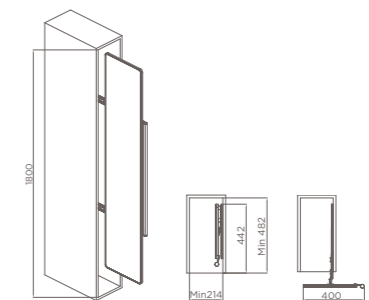

编码 ITEM NO.	柜体 CABINET	产品尺寸 SIZE
703501S	≥ 900 柜	522X188mm

O形转角衣物架  
O-SHAPED CORNER CLOTHES RACK

- 满足转角柜内整体区域的利用
- 建议收纳皮箱、裤裙、服饰
- Utilization of corner cabinet
- Storage for suitcase and clothing

编码 ITEM NO.	柜体 CABINET	产品尺寸 SIZE
706202S	≥ 800 柜	700X650X(1850-2000)mm

加高穿衣镜  
FULL-LENGTH MIRROR

- 1.69cm 高全身镜
- 全身搭配，清晰看见
- 1.69cm full-length mirror
- Clothing matching with clear view

编码 ITEM NO.	柜体 CABINET	产品尺寸 SIZE
706161S	1.7m 柜	46X370X1700mm

**双层转篮**  
DOUBLE-LAYER CAROUSEL