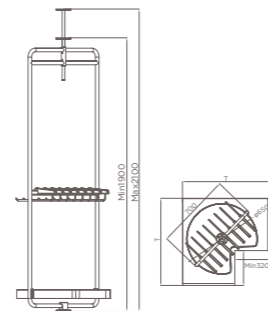

- 满足转角柜内整体区域的利用
- 建议收纳皮箱、裤裙、服饰
- Utilization of corner cabinet
- Storage for suitcase and clothing

编码 ITEM NO.	柜体 CABINET	产品尺寸 SIZE
706202S	≥ 800 柜	700X650X(1850-2000)mm

加高穿衣镜
FULL-LENGTH MIRROR