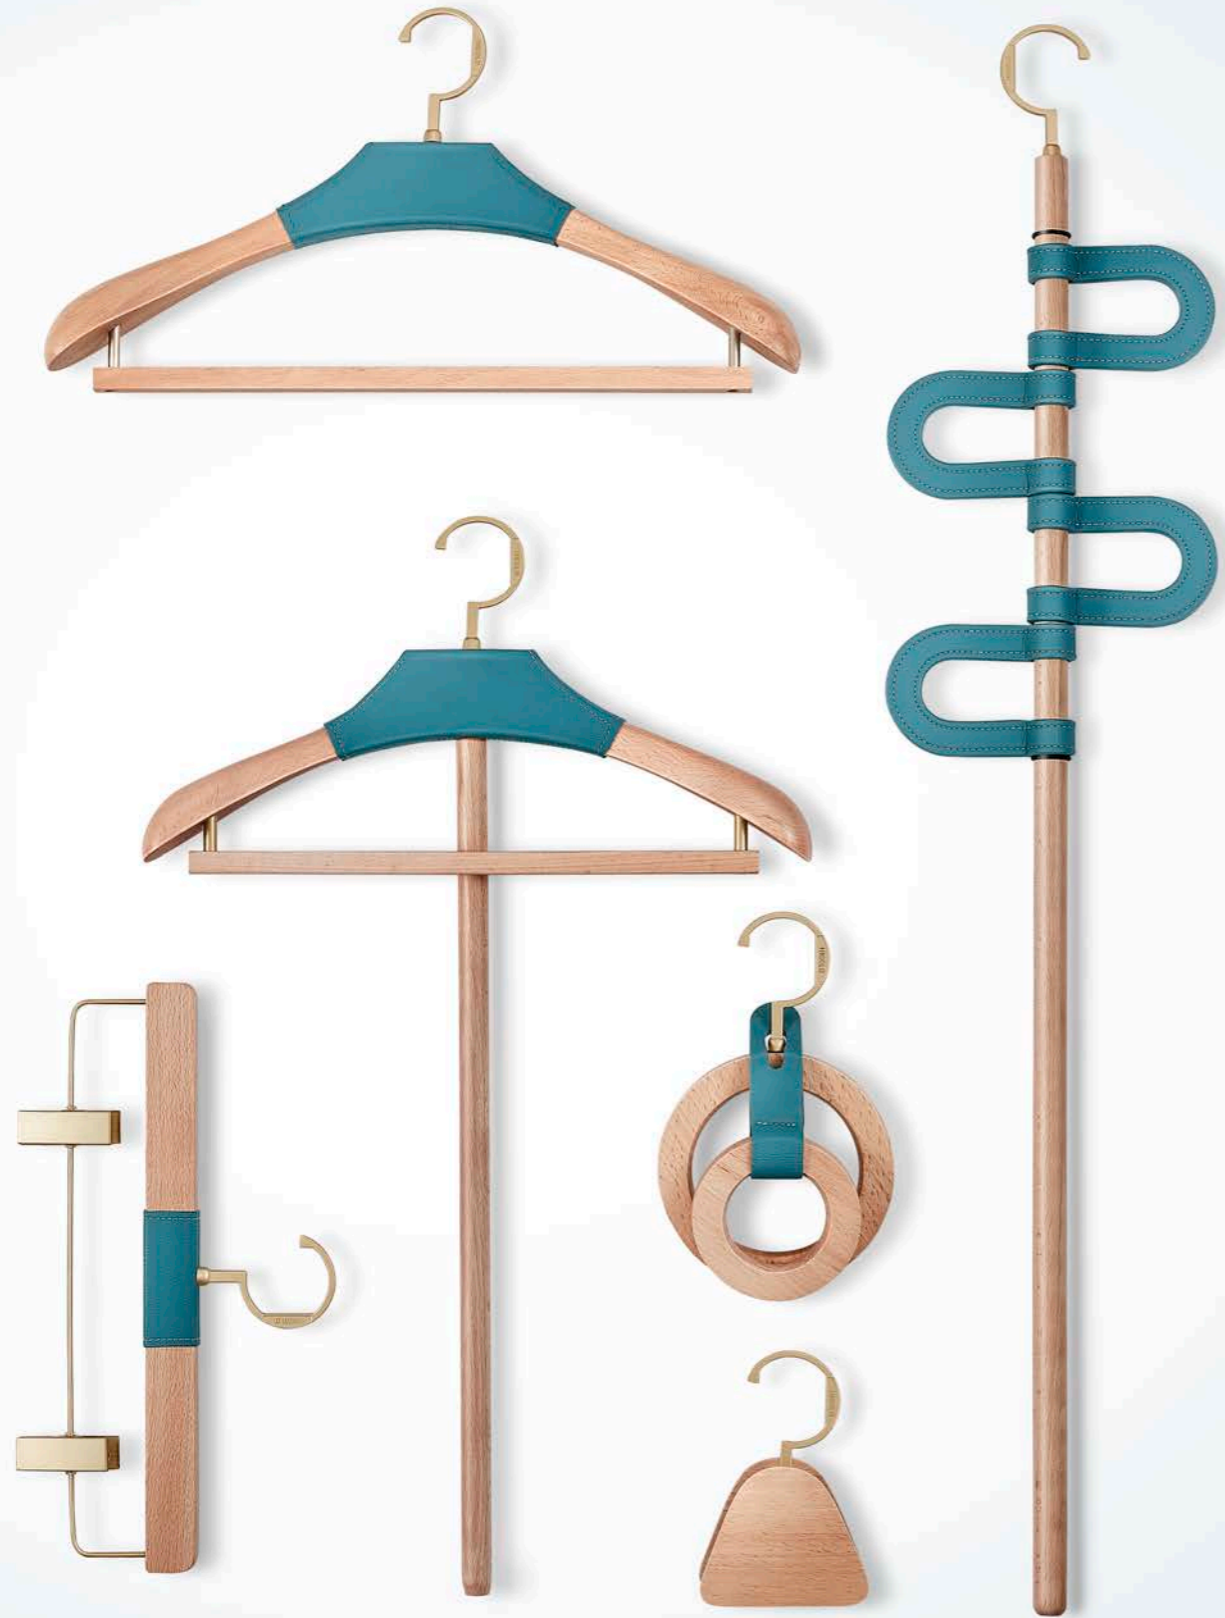

木质衣挂套装
706111M

BV · MORAN GREEN SERIES

衣裤挂
CLOTHES HANGING

- 挂放裤装、裙装、上装、上装 + 裤 / 裙装，使用较灵活
- 材质使用柚木 + 锌合金 + 铁线 + 皮革
- Hang for trousers, skirts and pants
- Teak+ zinc alloy+ iron wire+ leather

编码 ITEM NO.	产品尺寸 SIZE
706112M	55X235X450mm

裤架
PANTS RACK

- 挂放裤装、裙装；可组合小领巾挂环，收纳其组合搭配的腰带或饰物
- 材质使用柚木 + 锌合金 + 铁线 + 皮革
- Hang for trousers and skirts with accessories
- Teak+ zinc alloy+ iron wire+ leather

编码 ITEM NO.	产品尺寸 SIZE
706114M	350X193X26mm

包挂
BAG HANGING

- 挂放有较长拎手的手提包和拎包
- 材质使用柚木 + 锌合金 + 铁线 + 皮革
- Hang for handbags and carry bags
- Teak+ zinc alloy+ iron wire+ leather

编码 ITEM NO.	产品尺寸 SIZE
706118M	100X52X147mm