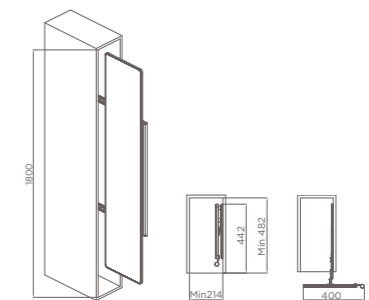

领带架  
TIE RACK

- 整齐收纳、直观展示多款领带
- 方便拿取
- Store neatly and display intuitively
- Easy to take

编码 ITEM NO.	柜体 CABINET	产品尺寸 SIZE
703541M	≥ 150 柜	85X445X95mm

旋转衣架  
ROTATING CLOTHES HANGER

- 满足转角柜内上部区域的利用
- 收纳大衣、套装、长裙
- Utilization of corner cabinet
- Storage for coats, suits, long skirts

编码 ITEM NO.	柜体 CABINET	产品尺寸 SIZE
703501M	≥ 900 柜	522X188mm

O形转角衣物架  
O-SHAPED CORNER CLOTHES RACK

- 满足转角柜内整体区域的利用
- 建议收纳皮箱、裤裙、服饰
- Utilization of corner cabinet
- Storage for suitcase and clothing

编码 ITEM NO.	柜体 CABINET	产品尺寸 SIZE
706202M	≥ 800 柜	700X650X(1850-2000)mm

加高穿衣镜  
FULL-LENGTH MIRROR

- 1.69cm 高全身镜
- 全身搭配，清晰看见
- 1.69cm full-length mirror
- Clothing matching with clear view

编码 ITEM NO.	柜体 CABINET	产品尺寸 SIZE
706161M	1.7m 柜	46X370X1700mm

双层转篮  
DOUBLE-LAYER CAROUSEL