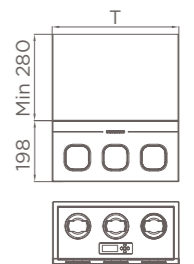

- 内装有微型马达
- 机械表置于表盘内可达自动上发条效果
- 保证爱表闲置时仍正常运转
- Micro motor
- Achieve the effect of automatic winding
- Run smoothly after idle

编码 ITEM NO.	规格 SPECIFICATIONS	产品尺寸 SIZE
706154S	410/3 头	410X300X205mm
706156S	600 柜 /4 头	560X300X205mm
706157S	700 柜 /5 头	660X300X205mm
706158S	800 柜 /5 头	760X300X205mm
706159S	900 柜 /6 头	860X300X205mm