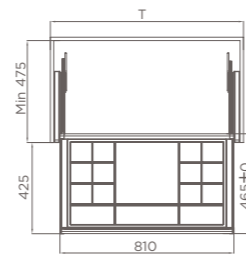

- 开放式自由区域
- 收纳内衣裤
- Open Free Zone
- Storage for underwear

编码 ITEM NO.	柜体 CABINET	产品尺寸 SIZE
706011S	600 柜	510X465X91mm
706012S	700 柜	610X465X91mm
706013S	800 柜	710X465X91mm
706014S	900 柜	810X465X91mm

浅皮篮
SHALLOW LEATHER BASKET