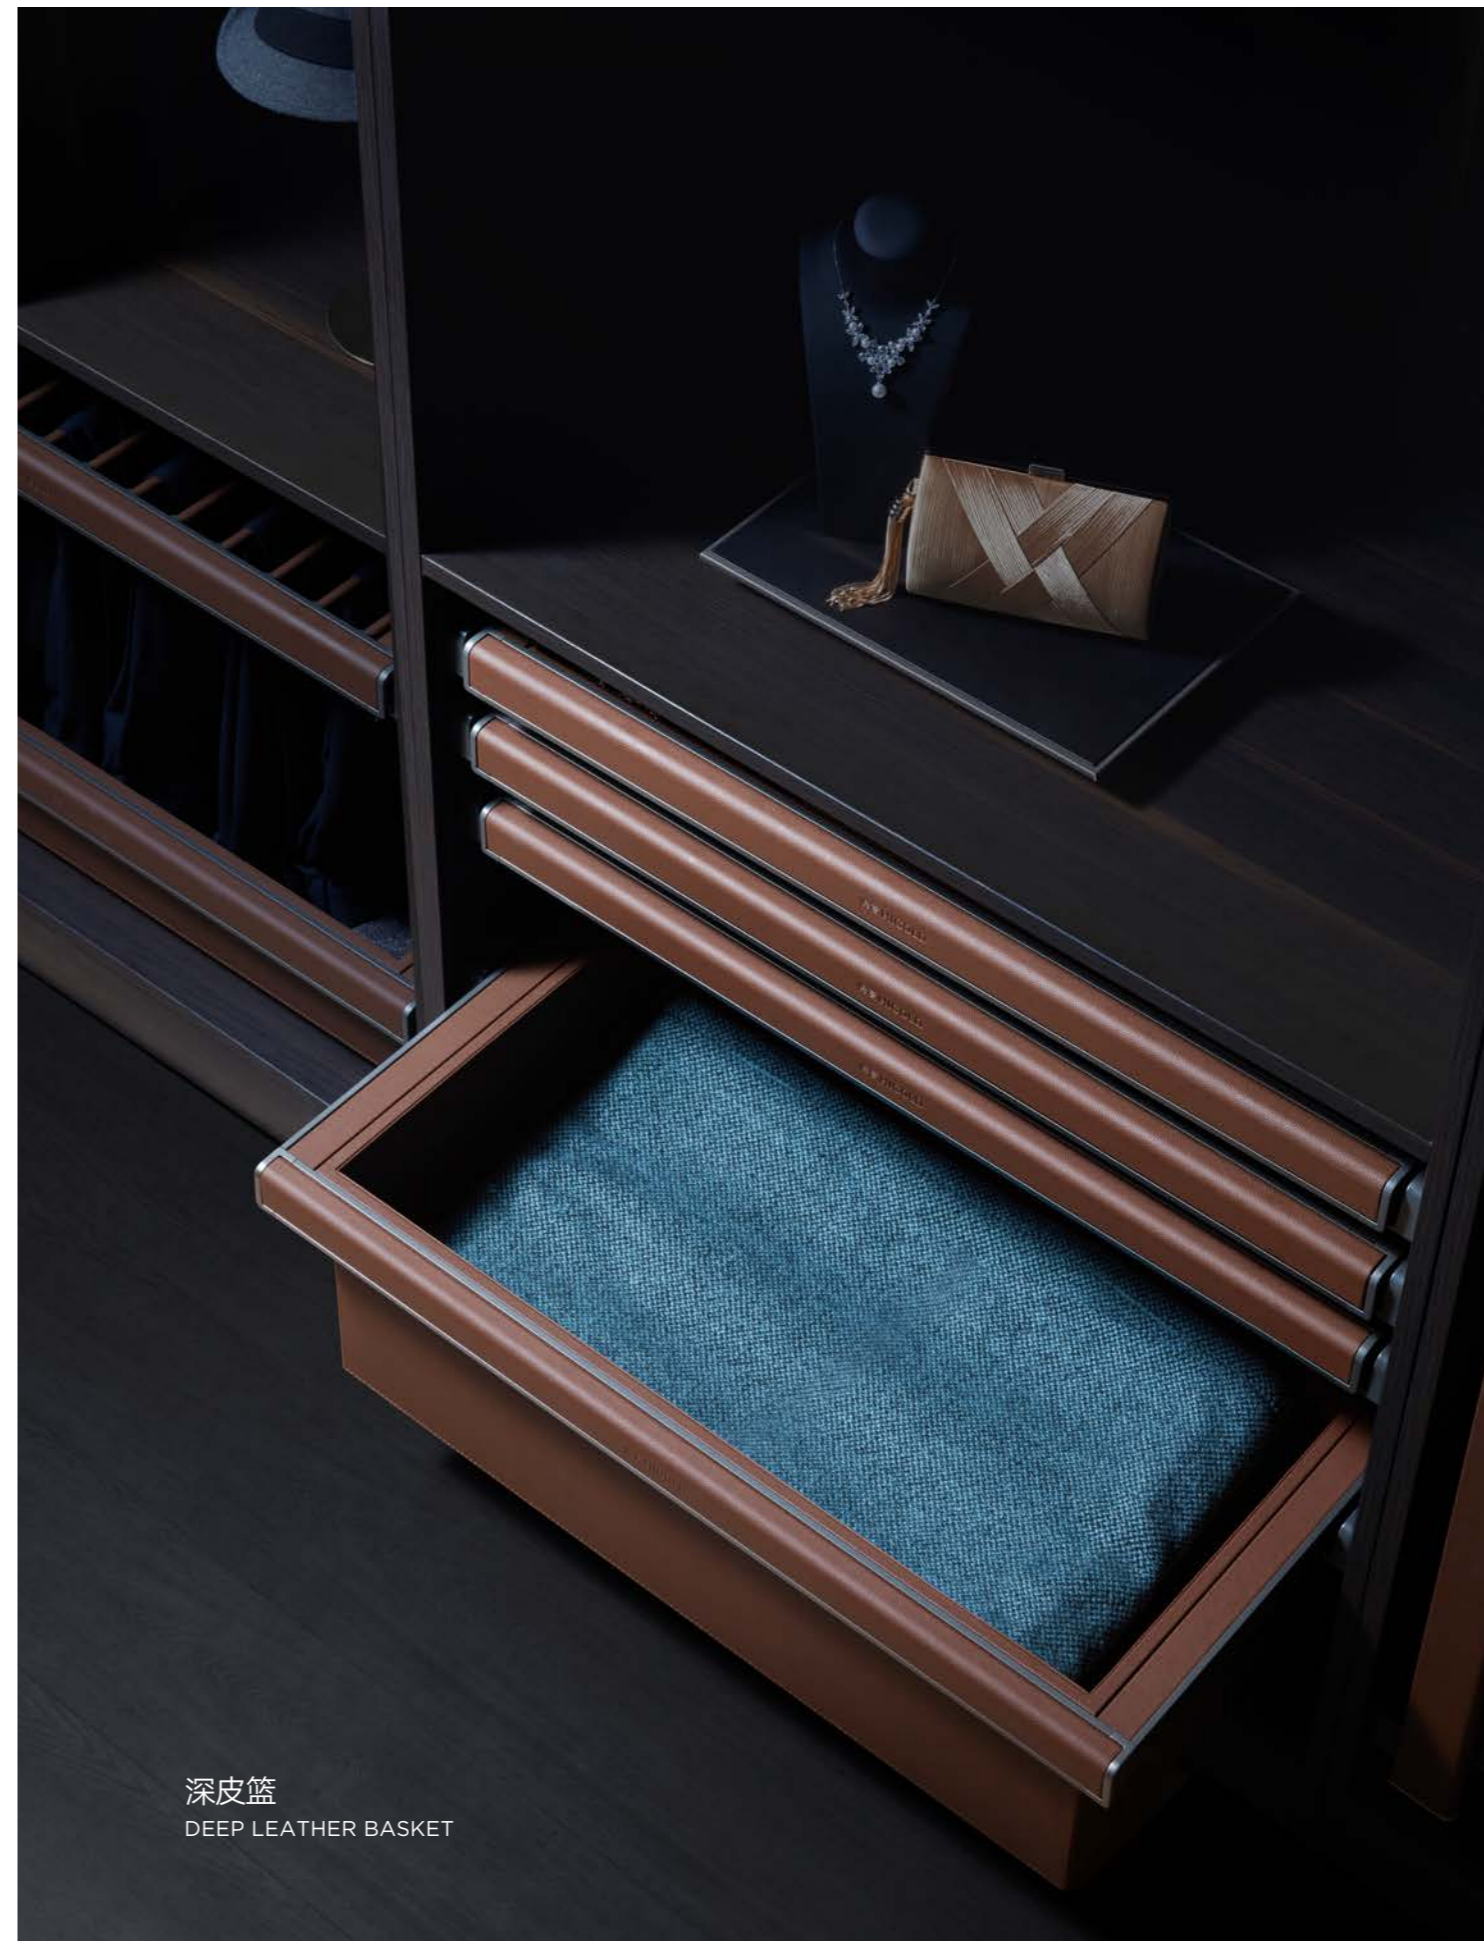

深皮篮
DEEP LEATHER BASKET