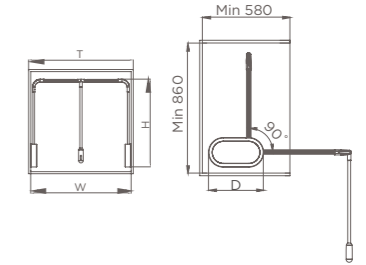

特别适合大衣柜，挂得再高也能拿。

Particularly suitable for large wardrobes, you can hold it no matter how high.

莫兰绿·穿衣镜  
FULL-LENGTH MIRROR

169cm 的高度，清晰展示身上每个小配饰的整体搭配效果。

The height of 169cm clearly shows the overall matching effect of each small accessory on the body.

圆形挂衣杆管座  
CLOTHES HANGING

- 顶装设计，安装尺寸灵活
- 航空铝合金，简洁大方，耐磨防刮
- Hang for trousers, skirts and pants
- Teak+ zinc alloy+ iron wire+ leather

编码 ITEM NO.	产品尺寸 SIZE
703640M	35x15x47.2mm

椭圆形挂衣杆管座  
PANTS RACK

- 顶装侧装两用，安装尺寸灵活
- 航空铝合金，简洁大方，耐磨防刮
- Hang for trousers and skirts with accessories
- Teak+ zinc alloy+ iron wire+ leather

编码 ITEM NO.	产品尺寸 SIZE
703660M	28x21.5x75mm

阻尼升降衣物架  
CLOTHING LIFTING RACK

- 充分利用衣柜高区域，进行常用服饰收纳
- 不同身高家庭成员，拿取衣物更方便
- Storage for clothing with closet high area
- Convenient to take clothes

编码 ITEM NO.	柜体 CABINET	产品尺寸 SIZE
703158M	(500-600) 柜	(464-564)X366X792mm
703157M	(700-900) 柜	(664-864)X366X792mm
703156M	(900-1100) 柜	(864-1064)X366X792mm