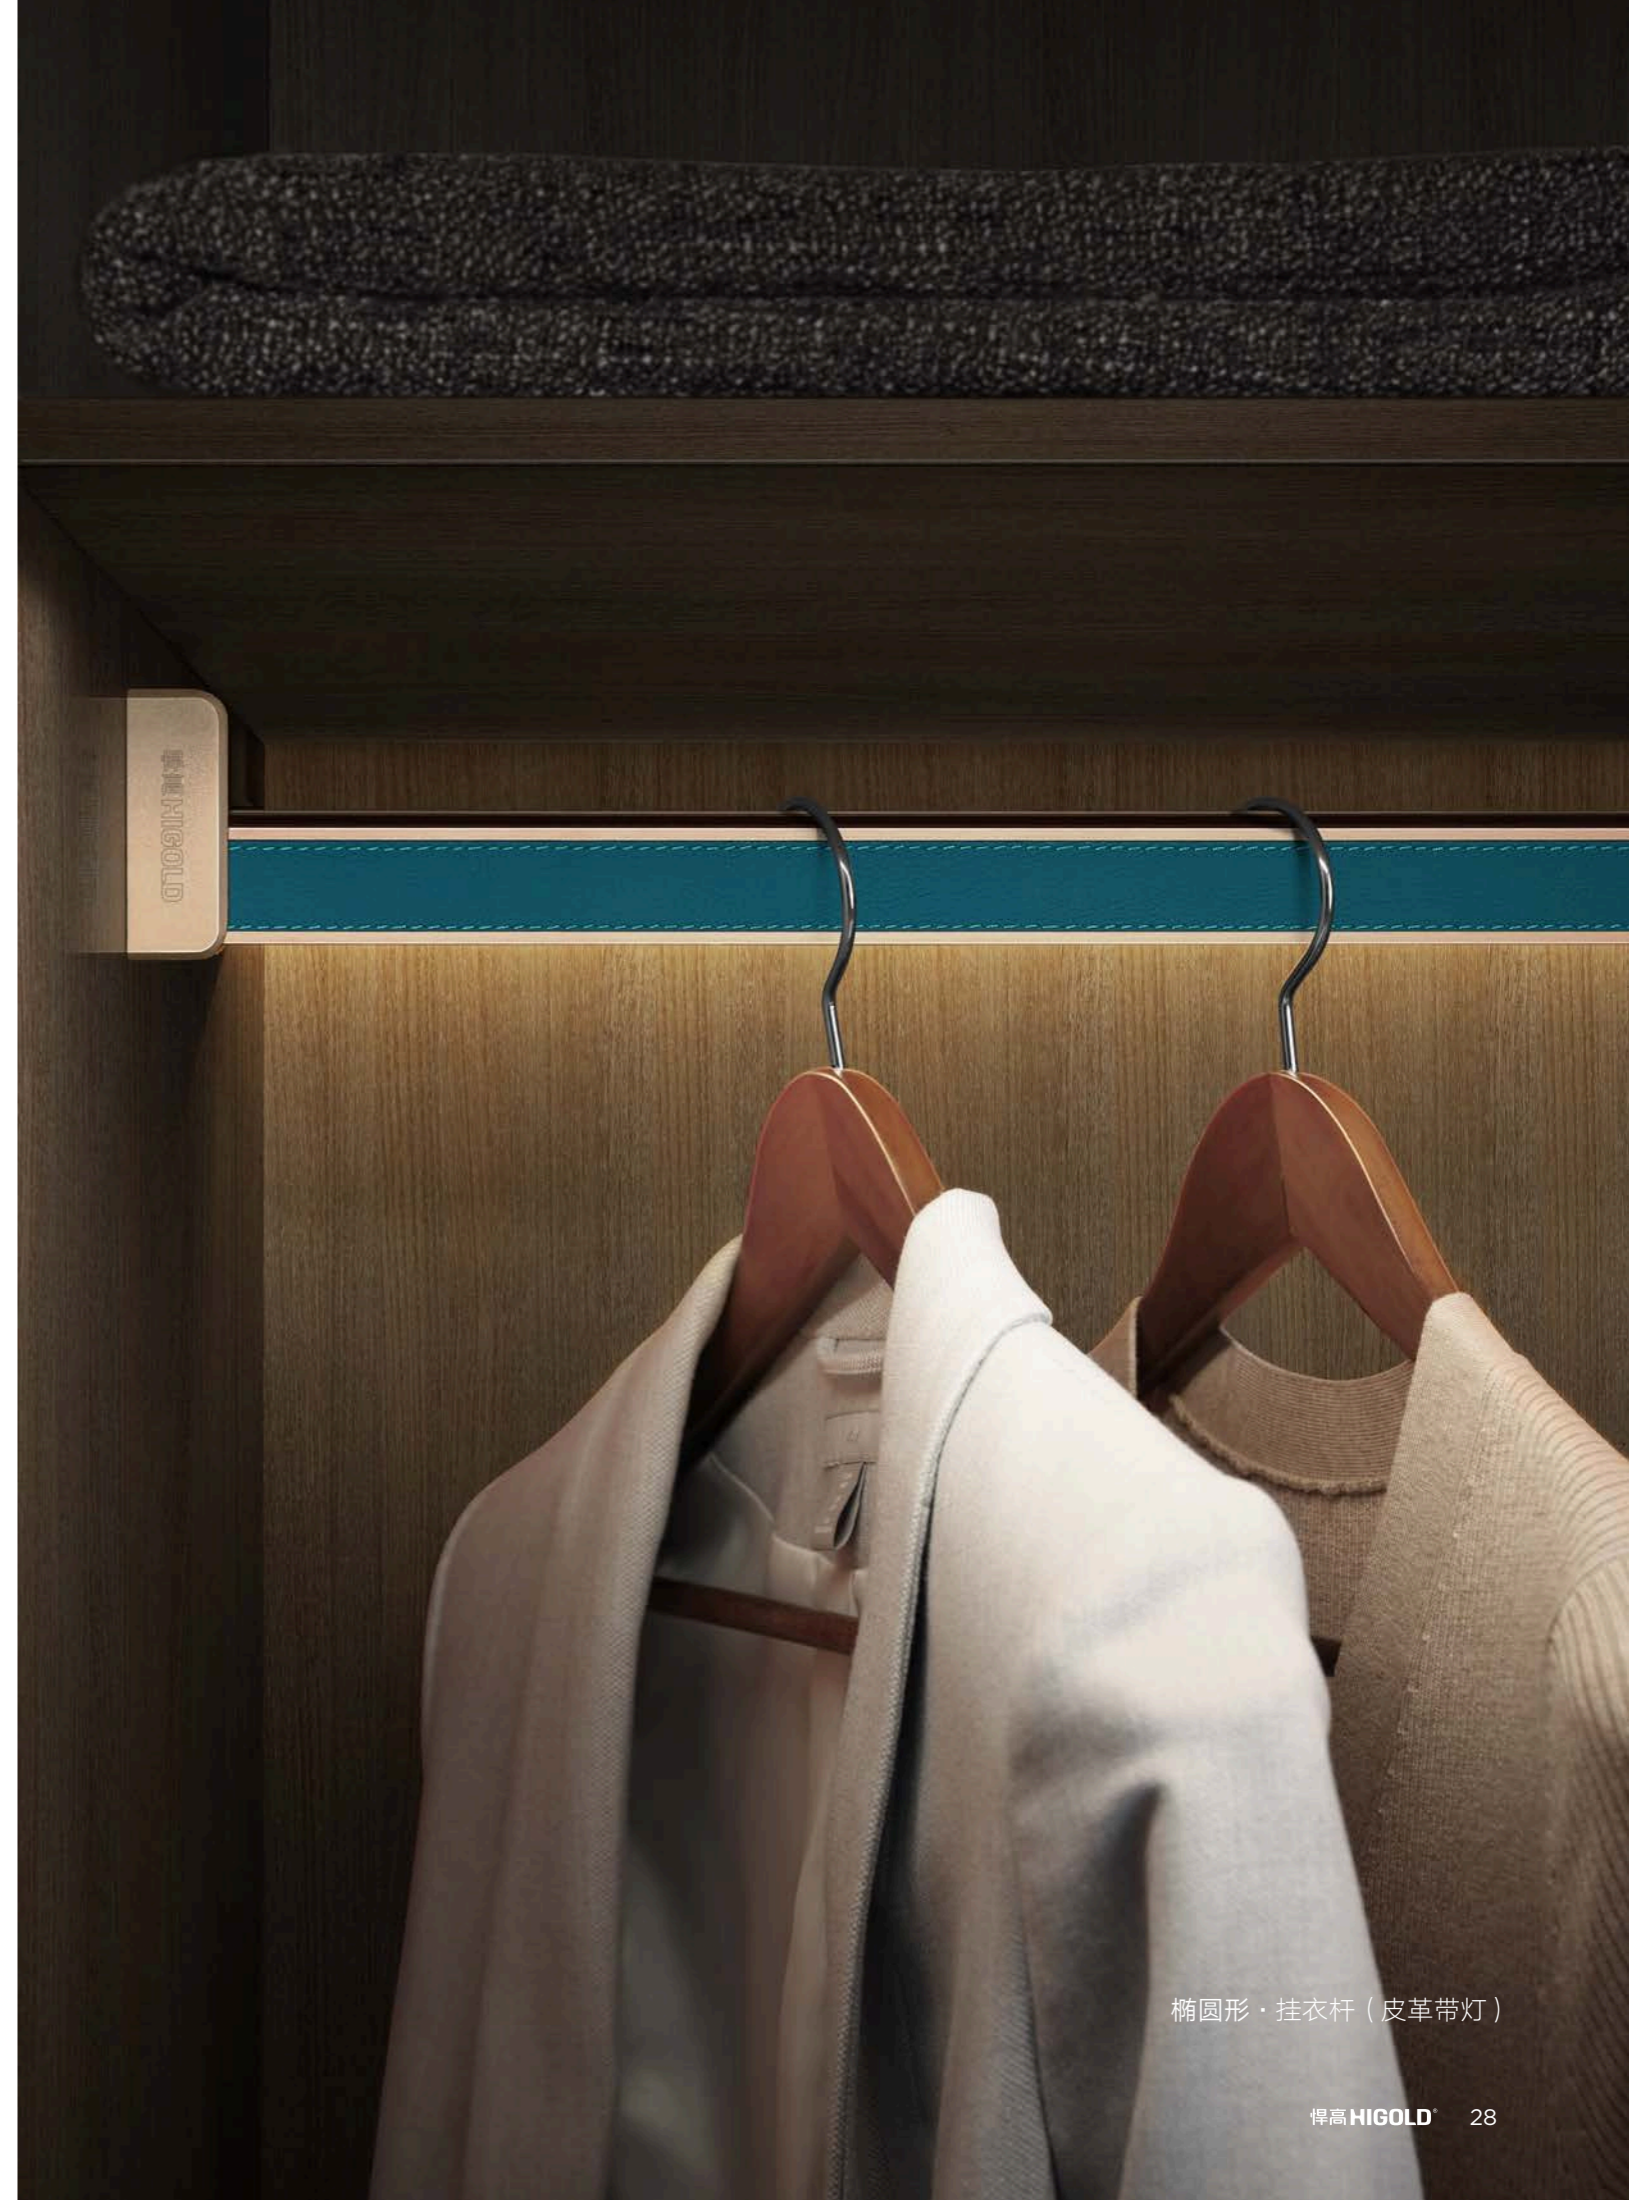

椭圆形·挂衣杆（皮革带灯）