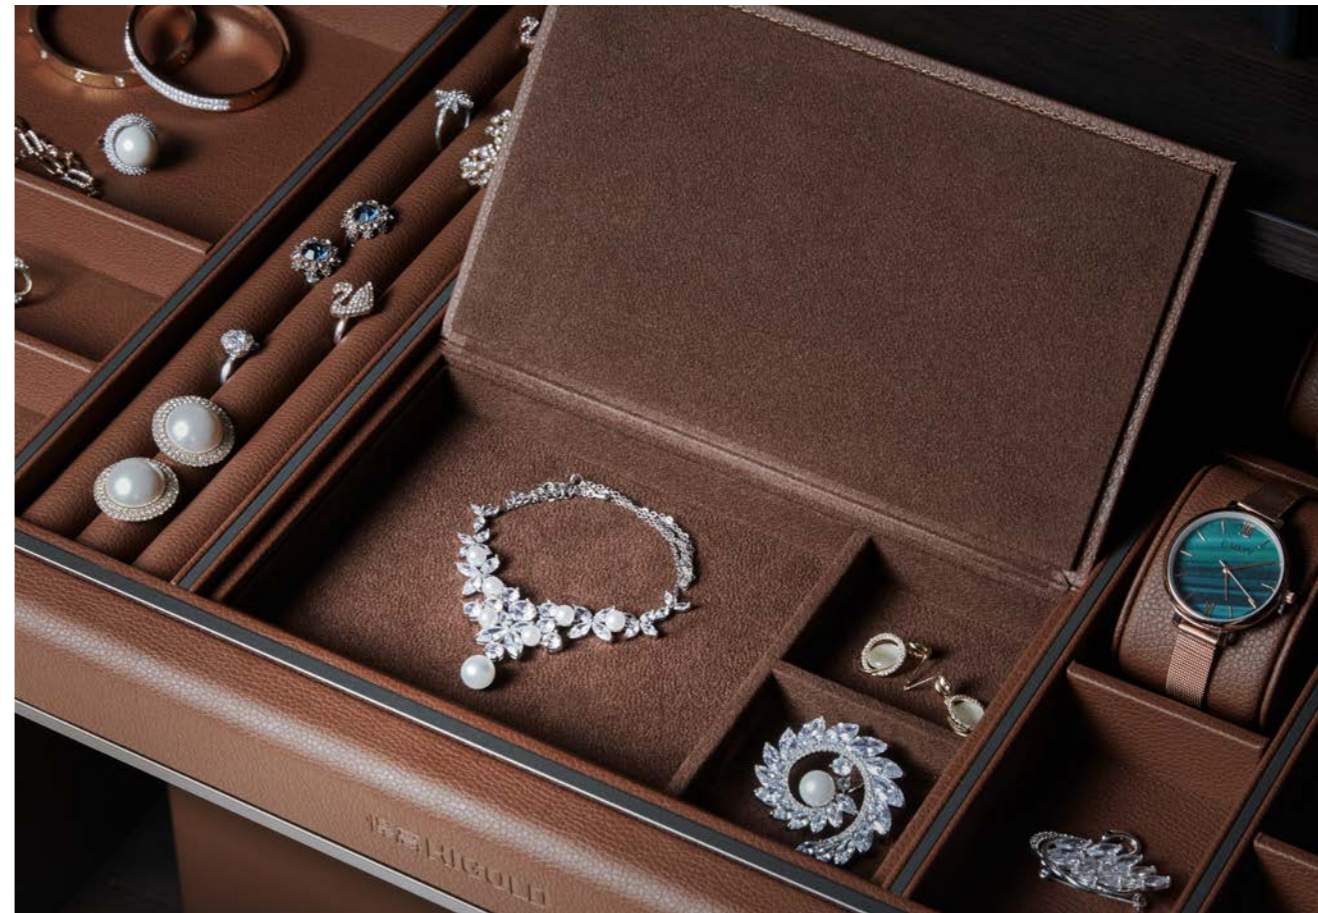

高级灰·饰物收纳盒  
ACCESSORIES STORAGE BOX

耳饰、首饰、发饰一篮收纳，新增植绒带盖首饰收纳盒，每次都像打开珍宝盒，仪式感满满。

Earrings, jewelry, and hair accessories are stored in a basket, and a new flocked jewelry storage box with lid is added. Every time it is like opening a treasure box, it is full of ritual.