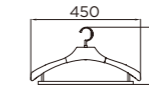

- 挂放裤装、裙装、上装、上装 + 裤 / 裙装，使用较灵活
- 材质使用柚木 + 锌合金 + 铁线 + 皮革
- Hang for trousers, skirts and pants
- Teak+ zinc alloy+ iron wire+ leather

编码 ITEM NO.	产品尺寸 SIZE
706112S	55X235X450mm

裤架
PANTS RACK