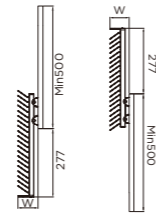

- 整齐收纳、直观展示多款领带
- 方便拿取
- Store neatly and display intuitively
- Easy to take

编码 ITEM NO.	柜体 CABINET	产品尺寸 SIZE
703541S	≥ 150 柜	85X445X95mm

旋转衣架
ROTATING CLOTHES HANGER