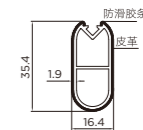

加高穿衣镜  
FULL-LENGTH MIRROR

- 1.69cm 高全身镜
- 全身搭配，清晰看见
- 1.69cm full-length mirror
- Clothing matching with clear view

编码 ITEM NO.	柜体 CABINET	产品尺寸 SIZE
706161M	1.7m 柜	46X370X1700mm

双层转篮  
DOUBLE-LAYER CAROUSEL

编码 ITEM NO.	规格 SPECIFICATIONS	产品尺寸 SIZE
706171M	3 米	3000X17X36mm
706173M	600mm	558X21.5X75mm
706174M	800mm	758X21.5X75mm
706175M	900mm	858X21.5X75mm
706176M	1100mm	1058X21.5X75mm

椭圆形挂衣杆（皮革） OVAL CLOTHES RAIL

- 皮革完全覆盖衣杆 · 可顶装可侧装
- Rail fully covered in leather · Top and side installation

编码 ITEM NO.	规格 SPECIFICATIONS	产品尺寸 SIZE
706191M	3 米	3000X16.4X35.4mm
706193M	600mm	558X21.5X75mm
706194M	800mm	758X21.5X75mm
706195M	900mm	858X21.5X75mm
706196M	1100mm	1058X21.5X75mm