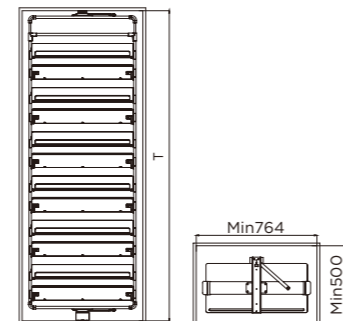

保险箱  
STEEL SAFE

- 指纹开锁
- 建议收纳名贵手表、首饰等
- Fingerprint control
- Storage for watches and jewelry

编码 ITEM NO.	柜体 CABINET	产品尺寸 SIZE
703297M	≥ 490 柜	450X412X205mm

收纳盒  
STORAGE BOX

- 大号、小号两种规格可选
- 可单个或多个搭配使用
- 建议收纳闲置衣帽、小孩玩具等物件
- Large and small sizes are available
- Can be used with single or multiple
- It is recommended to store idle clothes and hats, children's toys and other items

编码 ITEM NO.	规格 SPECIFICATIONS	产品尺寸 SIZE
706131M	大号	480 × 400 × 240mm
706132M	中号	400 × 360 × 240mm

旋转鞋架  
ROTATING SHOE RACK

- 满足大量爱鞋的收纳
- 倾斜展示，拿取方便
- Storage for a large number of love shoes
- Tilt display, easy to take