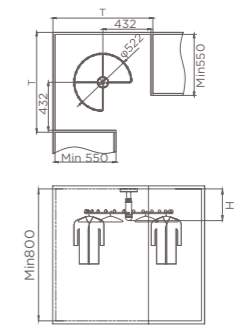

- 满足转角柜内上部区域的利用
- 收纳大衣、套装、长裙
- Utilization of corner cabinet
- Storage for coats, suits, long skirts

编码 ITEM NO.	柜体 CABINET	产品尺寸 SIZE
703501M	≥ 900 柜	522X188mm

O形转角衣物架
O-SHAPED CORNER CLOTHES RACK