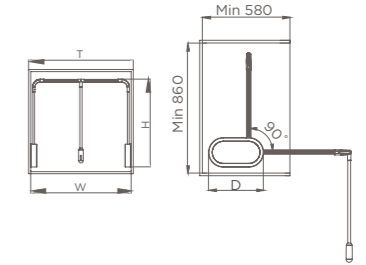

- 充分利用衣柜高区域，进行常用服饰收纳
- 不同身高家庭成员，拿取衣物更方便
- Storage for clothing with closet high area
- Convenient to take clothes

编码 ITEM NO.	柜体 CABINET	产品尺寸 SIZE
703158S	(500-600) 柜	(464-564)X366X792mm
703157S	(700-900) 柜	(664-864)X366X792mm
703156S	(900-1100) 柜	(864-1064)X366X792mm

摇表器
METER SHAKER