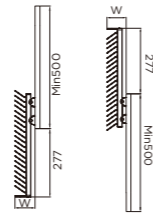

- 整齐收纳、直观展示多款领带
- 方便拿取
- Store neatly and display intuitively
- Easy to take

编码 ITEM NO.	柜体 CABINET	产品尺寸 SIZE
703541M	≥ 150 柜	85X445X95mm

旋转衣架
ROTATING CLOTHES HANGER