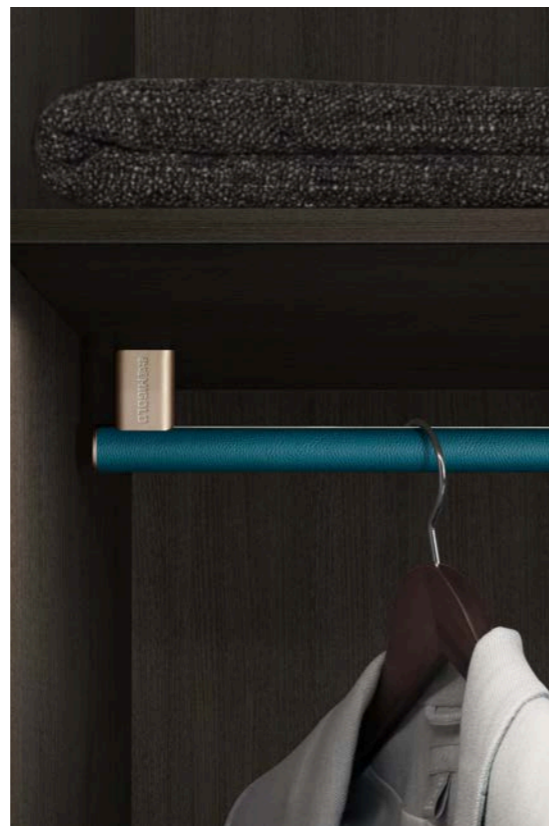

圆形·挂衣杆（皮革）