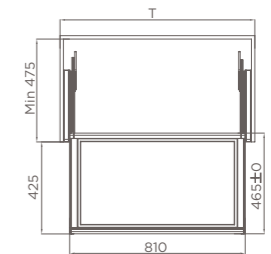

- 一体皮篮通用铝合金框架
- 建议收纳衣物、毛毯、毛巾、围巾等
- Universal aluminum alloy frame for one-piece leather basket
- Storage for clothing, blankets, towels, scarves

编码 ITEM NO.	柜体 CABINET	产品尺寸 SIZE
706031S	600 柜	510X465X151mm
706032S	700 柜	610X465X151mm
706033S	800 柜	710X465X151mm
706034S	900 柜	810X465X151mm