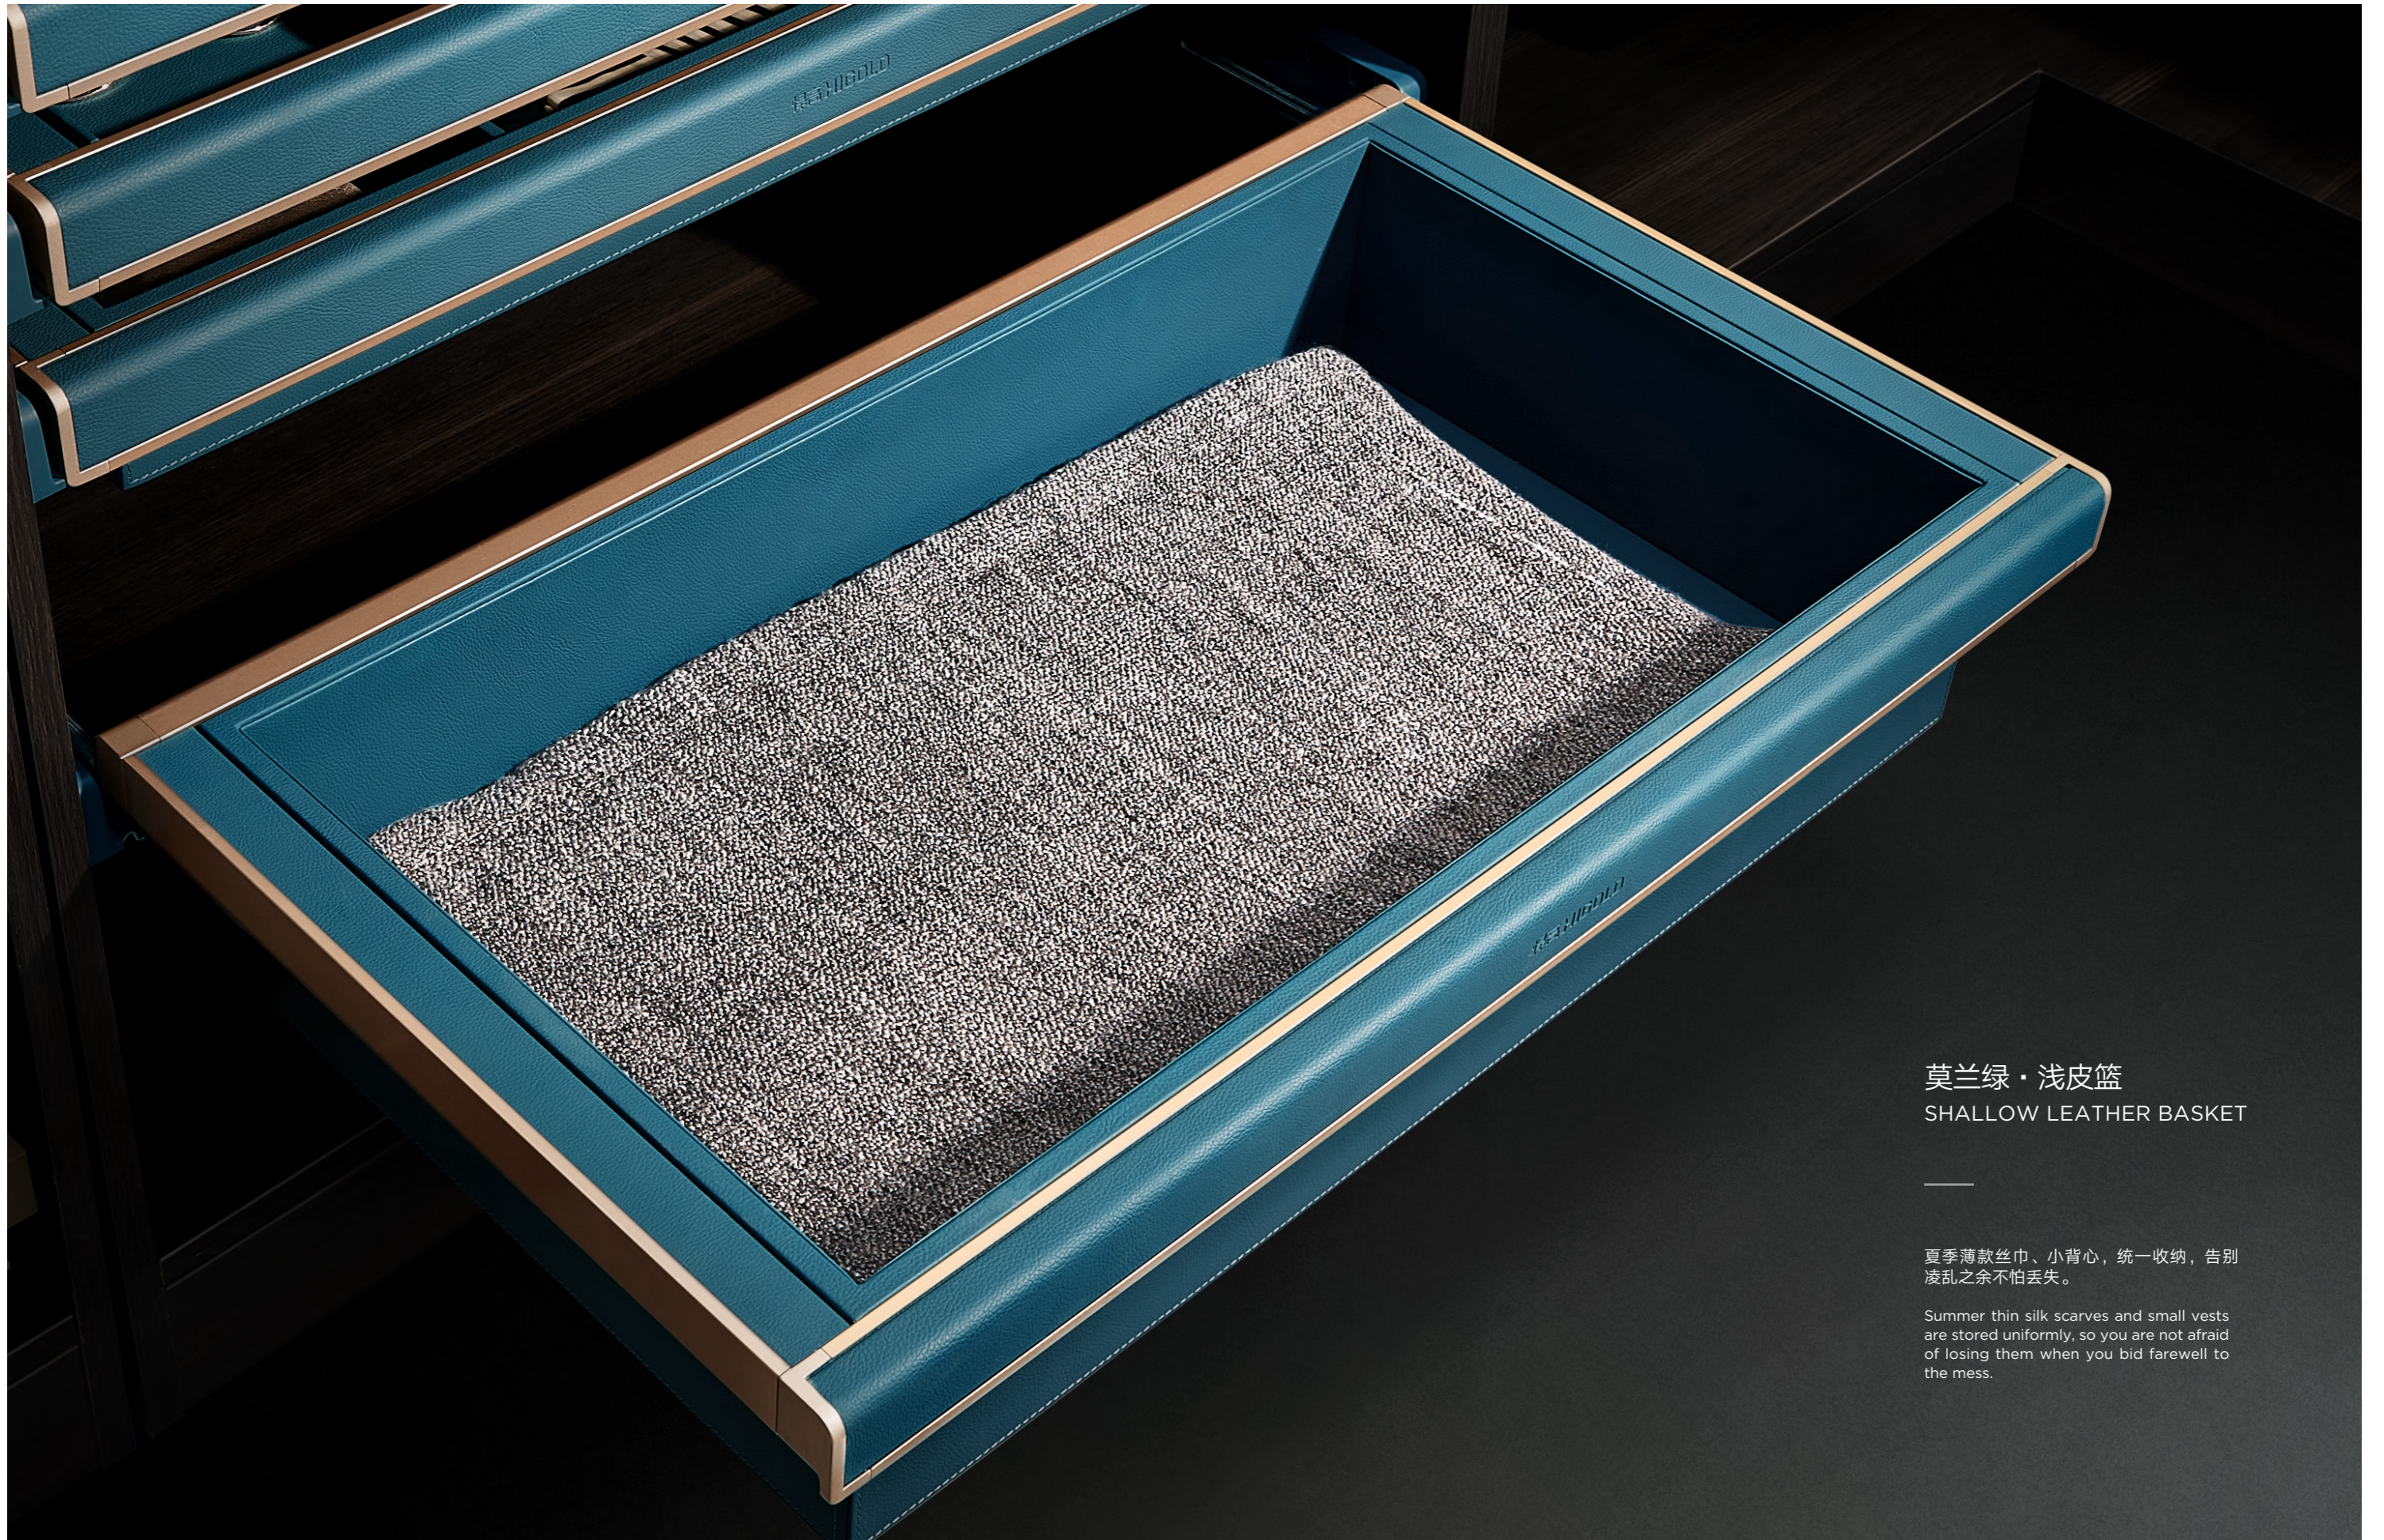

莫兰绿·浅皮篮
SHALLOW LEATHER BASKET

夏季薄款丝巾、小背心，统一收纳，告别凌乱之余不怕丢失。

Summer thin silk scarves and small vests are stored uniformly, so you are not afraid of losing them when you bid farewell to the mess.