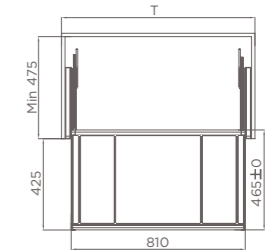

编码 ITEM NO.	柜体 CABINET	产品尺寸 SIZE
706001M	600 柜	510X465X45mm
706002M	700 柜	610X465X45mm
706003M	800 柜	710X465X45mm
706004M	900 柜	810X465X45mm

内衣收纳篮  
UNDERWEAR STORAGE BOX

- 开放式自由区域
- 收纳内衣裤
- Open Free Zone
- Storage for underwear