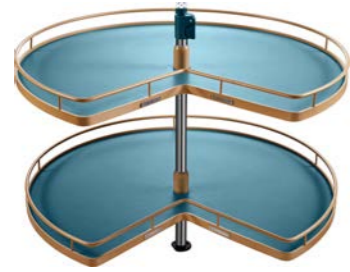

加高穿衣镜  
FULL-LENGTH MIRROR

- 1.69cm 高全身镜
- 全身搭配，清晰看见
- 1.69cm full-length mirror
- Clothing matching with clear view

编码 ITEM NO.	柜体 CABINET	产品尺寸 SIZE
706161M	1.7m 柜	46X370X1700mm

双层转篮  
DOUBLE-LAYER CAROUSEL