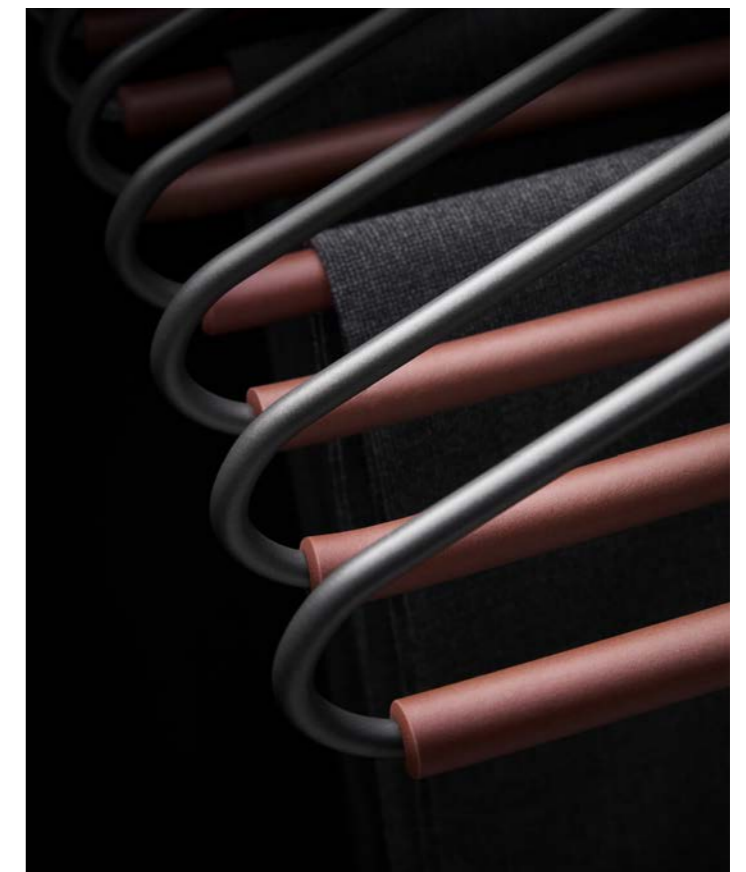

高级灰·顶装裤架 TOP PANTS RACK

与衣柜等高的裤架，悬挂式收纳，从此告别裤子折痕，让裤子保持熨烫后的笔直和得体。

The trousers rack, which is as high as the wardrobe, is hung for storage, so as to bid farewell to the creases of the trousers and keep the trousers straight and decent after ironing.