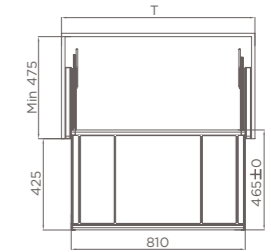

- U 型简易收纳格
- 建议收纳手套、围巾、毛巾、丝巾等
- U-shaped simple storage compartment
- Storage for gloves, scarves, towels, silk towels

编码 ITEM NO.	柜体 CABINET	产品尺寸 SIZE
706001S	600 柜	510X465X45mm
706002S	700 柜	610X465X45mm
706003S	800 柜	710X465X45mm
706004S	900 柜	810X465X45mm

内衣收纳篮
UNDERWEAR STORAGE BOX