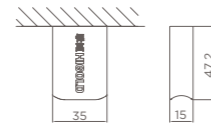

- 顶装设计，安装尺寸灵活
- 航空铝合金，简洁大方，耐磨防刮
- Hang for trousers, skirts and pants
- Teak+ zinc alloy+ iron wire+ leather

编码 ITEM NO.	产品尺寸 SIZE
703640S	35x15x47.2mm

椭圆形挂衣杆管座
PANTS RACK