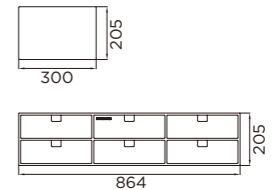

- 建议收纳首饰、发饰、领结、领带、证件等小物件
- It is recommended to store jewelry, hair accessories, bow ties, ties, certificates and other small items

编码 ITEM NO.	规格 SPECIFICATIONS	产品尺寸 SIZE
706141M	600 柜	564x300x205mm
706142M	700 柜	664x300x205mm
706143M	800 柜	764x300x205mm
706144M	900 柜	864x300x205mm