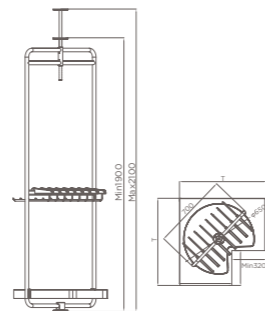

双层转篮
DOUBLE-LAYER CAROUSEL

- 满足转角柜内整体区域的利用
- 建议收纳皮箱、裤裙、服饰
- Utilization of corner cabinet
- Storage for suitcase and clothing

编码 ITEM NO.	柜体 CABINET	产品尺寸 SIZE
706202M	≥ 800 柜	700X650X(1850-2000)mm

加高穿衣镜
FULL-LENGTH MIRROR