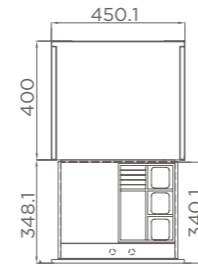

- 指纹开锁
- 建议收纳名贵手表、首饰等
- Fingerprint control
- Storage for watches and jewelry

编码 ITEM NO.	柜体 CABINET	产品尺寸 SIZE
703297M	≥ 490 柜	450X412X205mm