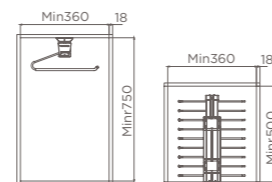

- 展示直观、方便拿取
- 满足裤子收纳
- Intuitive display and easy to pick
- Storage for pants

编码 ITEM NO.	柜体 CABINET	产品尺寸 SIZE
703502S	600 柜	350X453X171mm

裤架收纳架
PANTS RACK STORAGE RACK