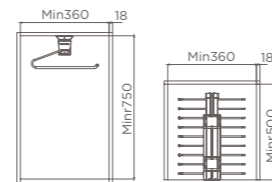

- 展示直观、方便拿取
- 满足裤子收纳
- Intuitive display and easy to pick
- Storage for pants

编码 ITEM NO.	柜体 CABINET	产品尺寸 SIZE
703502M	600 柜	350X453X171mm

裤架收纳架
PANTS RACK STORAGE RACK