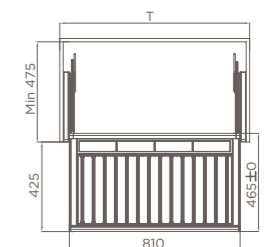

- 增加裤子收纳量
- 增加皮带收纳格
- Storage space for pants increased
- Belt storage compartment added

编码 ITEM NO.	柜体 CABINET	产品尺寸 SIZE
706021S	600 柜	510X465X91mm
706022S	700 柜	610X465X91mm
706023S	800 柜	710X465X91mm
706024S	900 柜	810X465X91mm