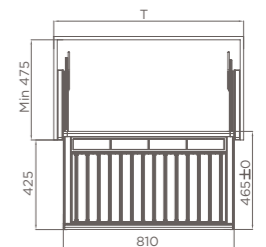

编码 ITEM NO.	柜体 CABINET	产品尺寸 SIZE
703573M (左侧安装)	400 柜	356X471X780mm
703574M (右侧安装)	400 柜	356X471X780mm

顶装裤架  
TOP MOUNTED PANTS RACK

- 展示直观、方便拿取
- 满足裤子收纳
- Intuitive display and easy to pick
- Storage for pants

编码 ITEM NO.	柜体 CABINET	产品尺寸 SIZE
703502M	600 柜	350X453X171mm

裤架收纳架  
PANTS RACK STORAGE RACK

- 增加裤子收纳量
- 增加皮带收纳格
- Storage space for pants increased
- Belt storage compartment added

编码 ITEM NO.	柜体 CABINET	产品尺寸 SIZE
706021M	600 柜	510X465X91mm
706022M	700 柜	610X465X91mm
706023M	800 柜	710X465X91mm
706024M	900 柜	810X465X91mm