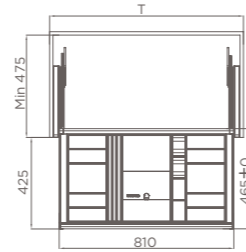

- 增加可携带式首饰盒
- 增加植绒自由收纳首饰盒
- 建议收纳手镯、手链、胸针、戒指、耳环、手表发饰、眼镜等首饰
- Portable jewelry boxes added· Flocking free storage jewelry box
- Storage for bracelets, watches, brooches.,etc

编码 ITEM NO.	柜体 CABINET	产品尺寸 SIZE
706041S	600 柜	510X465X45mm
706042S	700 柜	610X465X45mm
706043S	800 柜	710X465X45mm
706044S	900 柜	810X465X45mm

多功能收纳格
MULTI-FUNCTIONAL STORAGE BOX