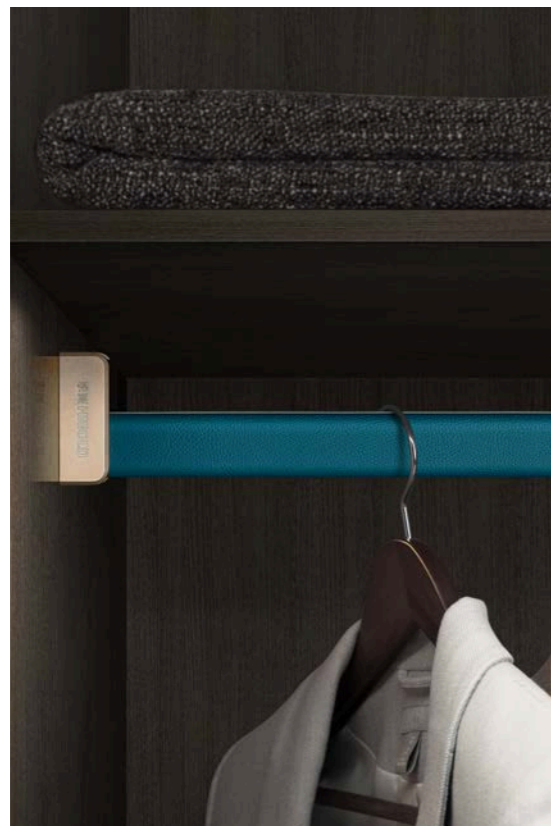

莫兰绿·挂衣杆 HANG GARMENT LEVER

用高颜值衣杆，搭配心爱的衣裙，为你的衣橱增添一份优雅从容。

Match your favorite dresses with gorgeous garment lever. Add elegance to your wardrobe.

椭圆形·挂衣杆（皮革）