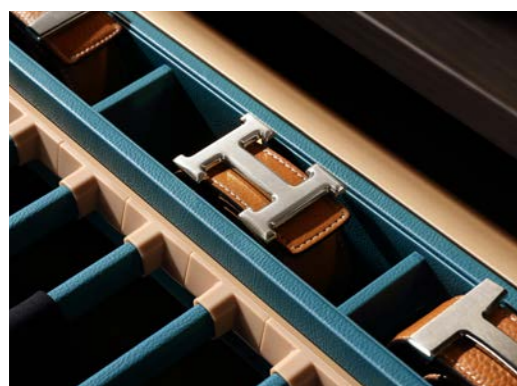

莫兰绿·领带架  
MORAN GREEN TIE RACK

悬挂式收纳，避免邹巴巴出行；多款样式直观可见，方便上班出门前搭配。

Hanging storage avoids zoubaba travel; a variety of styles are intuitive and easy to match before going to work.

莫兰绿·裤架收纳架  
PANTA RACK STORAGE RACK