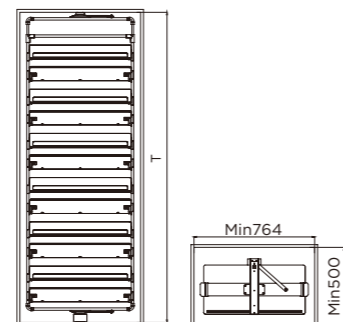

保险箱  
STEEL SAFE

- 指纹开锁
- 建议收纳名贵手表、首饰等
- Fingerprint control
- Storage for watches and jewelry

编码 ITEM NO.	柜体 CABINET	产品尺寸 SIZE
703297S	≥ 490 柜	450X412X205mm

收纳盒  
STORAGE BOX

- 大号、小号两种规格可选
- 可单个或多个搭配使用
- 建议收纳闲置衣帽、小孩玩具等物件
- Large and small sizes are available
- Can be used with single or multiple
- It is recommended to store idle clothes and hats, children's toys and other items

编码 ITEM NO.	规格 SPECIFICATIONS	产品尺寸 SIZE
706131S	大号	480 × 400 × 240mm
706132S	中号	400 × 360 × 240mm

旋转鞋架  
ROTATING SHOE RACK

- 满足大量爱鞋的收纳
- 倾斜展示，拿取方便
- Storage for a large number of love shoes
- Tilt display, easy to take