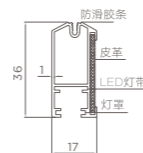

编码 ITEM NO.	规格 SPECIFICATIONS	产品尺寸 SIZE
706171M	3 米	3000X17X36mm
706173M	600mm	558X21.5X75mm
706174M	800mm	758X21.5X75mm
706175M	900mm	858X21.5X75mm
706176M	1100mm	1058X21.5X75mm

椭圆形挂衣杆（皮革） OVAL CLOTHES RAIL