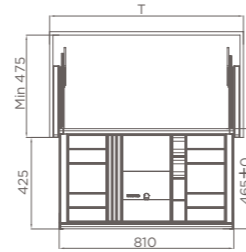

- 增加可携带式首饰盒
- 增加植绒自由收纳首饰盒
- 建议收纳手镯、手链、胸针、戒指、耳环、手表发饰、眼镜等首饰
- Portable jewelry boxes added· Flocking free storage jewelry box
- Storage for bracelets, watches, brooches.,etc

编码 ITEM NO.	柜体 CABINET	产品尺寸 SIZE
706041M	600 柜	510X465X45mm
706042M	700 柜	610X465X45mm
706043M	800 柜	710X465X45mm
706044M	900 柜	810X465X45mm

多功能收纳格
MULTI-FUNCTIONAL STORAGE BOX