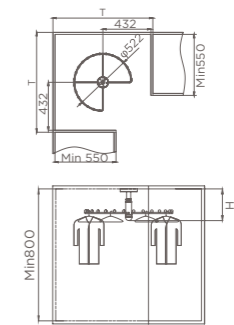

- 满足转角柜内上部区域的利用
- 收纳大衣、套装、长裙
- Utilization of corner cabinet
- Storage for coats, suits, long skirts

编码 ITEM NO.	柜体 CABINET	产品尺寸 SIZE
703501S	≥ 900 柜	522X188mm

O形转角衣物架
O-SHAPED CORNER CLOTHES RACK