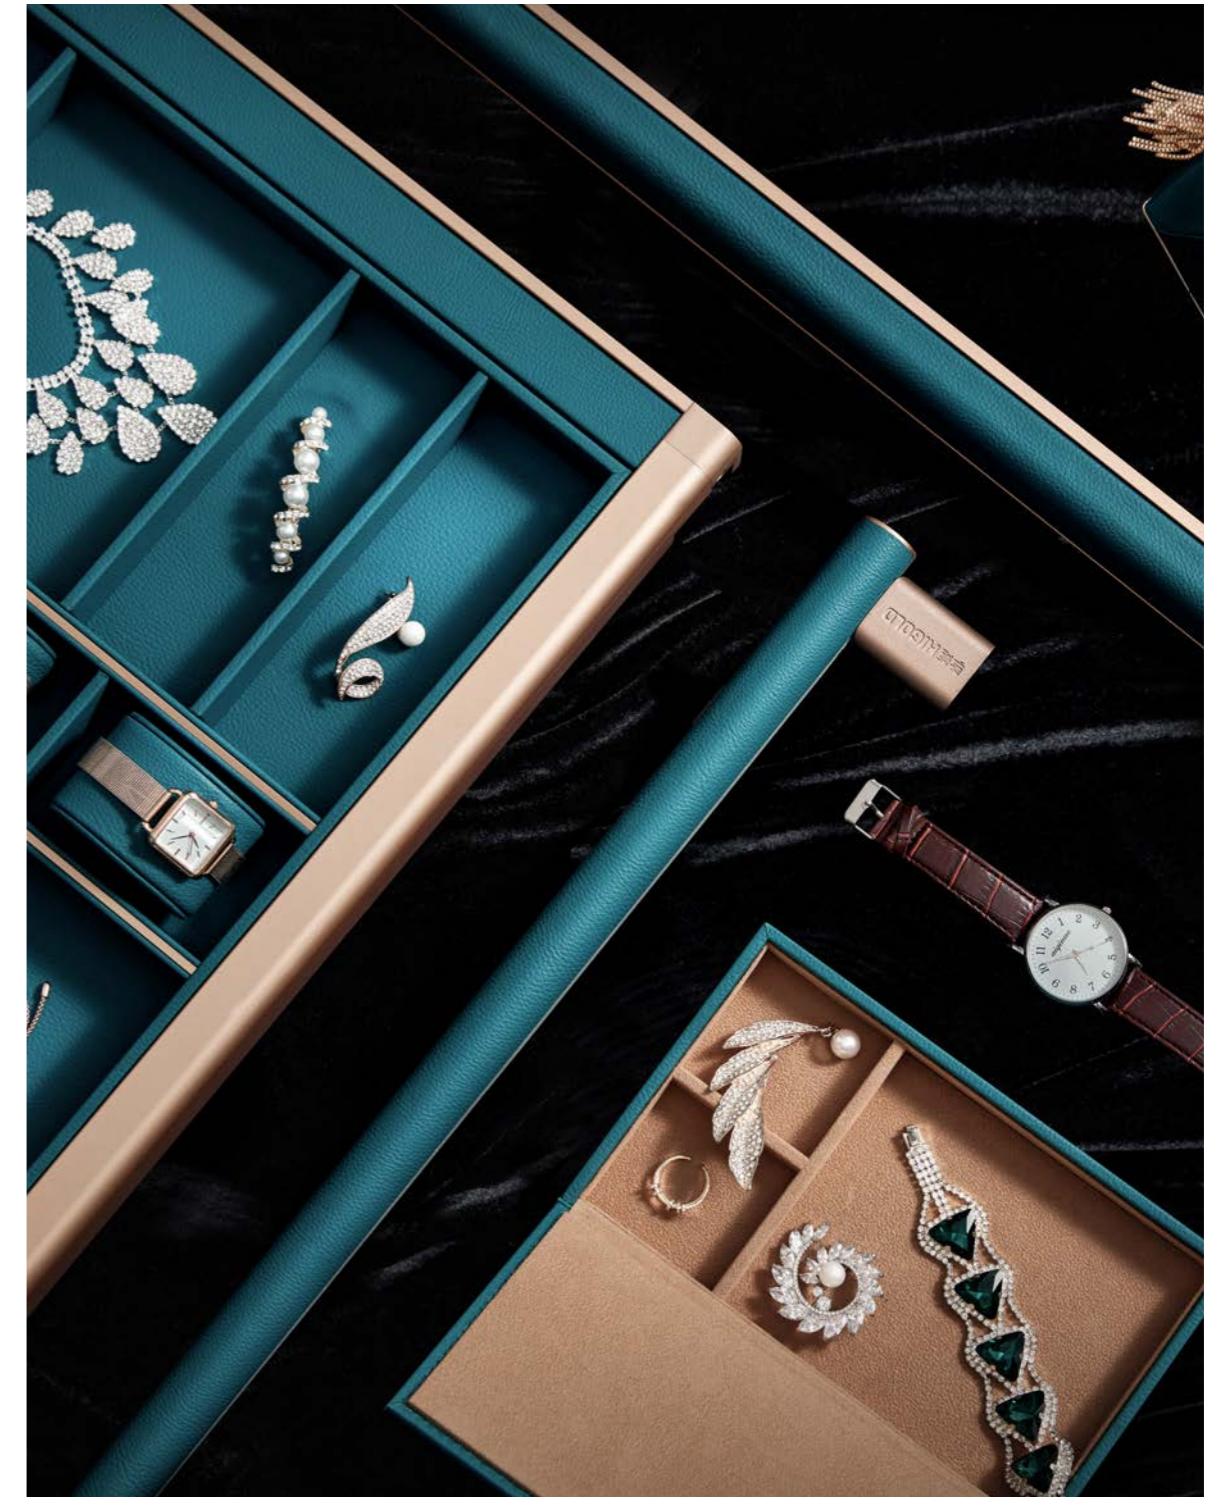

# 悍高 HIGOLD®

FOCUS ON FUNCTIONAL HARDWARE

BV SERIES WARDROBE FUNCTIONAL HARDWARE  
BV 系列·衣柜功能五金

悍高 · BV 系列的诞生  
The birth of the BV series

目光所及皆为美  
ALL EYES ARE FASCINATING THINGS

因美而生，不负期待  
Born for beauty, live up to expectations