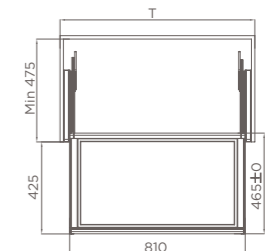

- 一体皮篮通用铝合金框架
- 建议收纳衣物、毛毯、毛巾、围巾等
- Universal aluminum alloy frame for one-piece leather basket
- Storage for clothing, blankets, towels, scarves

编码 ITEM NO.	柜体 CABINET	产品尺寸 SIZE
706031M	600 柜	510X465X151mm
706032M	700 柜	610X465X151mm
706033M	800 柜	710X465X151mm
706034M	900 柜	810X465X151mm