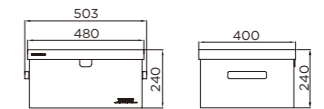

保险箱  
STEEL SAFE

- 指纹开锁
- 建议收纳名贵手表、首饰等
- Fingerprint control
- Storage for watches and jewelry

编码 ITEM NO.	柜体 CABINET	产品尺寸 SIZE
703297M	≥ 490 柜	450X412X205mm

收纳盒  
STORAGE BOX

- 大号、小号两种规格可选
- 可单个或多个搭配使用
- 建议收纳闲置衣帽、小孩玩具等物件
- Large and small sizes are available
- Can be used with single or multiple
- It is recommended to store idle clothes and hats, children's toys and other items

编码 ITEM NO.	规格 SPECIFICATIONS	产品尺寸 SIZE
706131M	大号	480 × 400 × 240mm
706132M	中号	400 × 360 × 240mm

旋转鞋架  
ROTATING SHOE RACK

- 满足大量爱鞋的收纳
- 倾斜展示，拿取方便
- Storage for a large number of love shoes
- Tilt display, easy to take