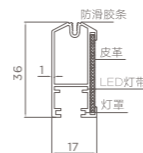

编码 ITEM NO.	规格 SPECIFICATIONS	产品尺寸 SIZE
706171S	3 米	3000X17X36mm
706173S	600mm	558X21.5X75mm
706174S	800mm	758X21.5X75mm
706175S	900mm	858X21.5X75mm
706176S	1100mm	1058X21.5X75mm

**椭圆形挂衣杆（皮革）** OVAL CLOTHES RAIL