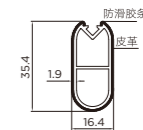

编码 ITEM NO.	规格 SPECIFICATIONS	产品尺寸 SIZE
706191S	3 米	3000X16.4X35.4mm
706193S	600mm	558X21.5X75mm
706194S	800mm	758X21.5X75mm
706195S	900mm	858X21.5X75mm
706196S	1100mm	1058X21.5X75mm