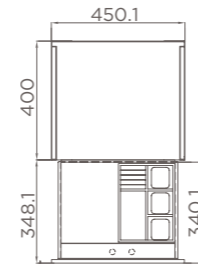

- 指纹开锁
- 建议收纳名贵手表、首饰等
- Fingerprint control
- Storage for watches and jewelry

编码 ITEM NO.	柜体 CABINET	产品尺寸 SIZE
703297S	≥ 490 柜	450X412X205mm