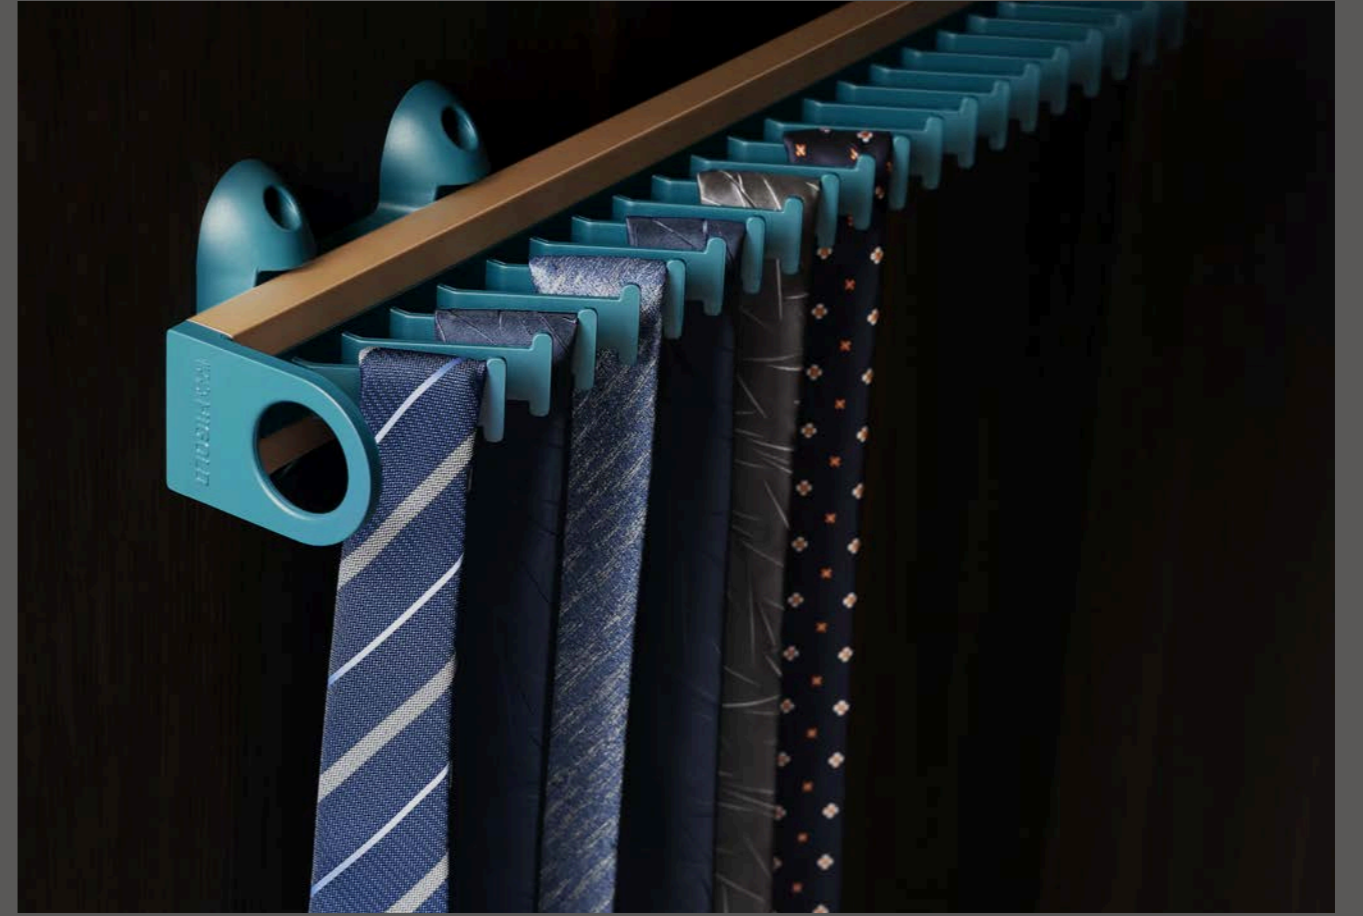

莫兰绿·领带架  
MORAN GREEN TIE RACK

悬挂式收纳，避免邹巴巴出行；多款样式直观可见，方便上班出门前搭配。

Hanging storage avoids zoubaba travel; a variety of styles are intuitive and easy to match before going to work.

莫兰绿·裤架收纳架  
PANTA RACK STORAGE RACK