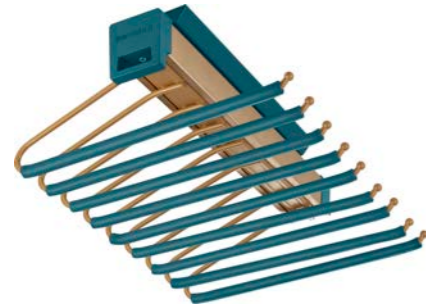

- 侧式抽出方便拿取及展示
- 建议收纳钱夹、手袋、皮包、大号丝巾等常用物件摆放
- Side-draw for convenient pick and display
- Storage for wallets, handbags, silk scarves

编码 ITEM NO.	柜体 CABINET	产品尺寸 SIZE
703573M (左侧安装)	400 柜	356X471X780mm
703574M (右侧安装)	400 柜	356X471X780mm

顶装裤架
TOP MOUNTED PANTS RACK

- 展示直观、方便拿取
- 满足裤子收纳
- Intuitive display and easy to pick
- Storage for pants

编码 ITEM NO.	柜体 CABINET	产品尺寸 SIZE
703502M	600 柜	350X453X171mm