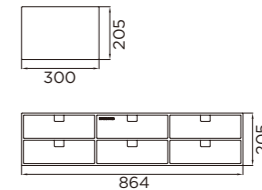

- 建议收纳首饰、发饰、领结、领带、证件等小物件
- It is recommended to store jewelry, hair accessories, bow ties, ties, certificates and other small items

编码 ITEM NO.	规格 SPECIFICATIONS	产品尺寸 SIZE
706141S	600 柜	564x300x205mm
706142S	700 柜	664x300x205mm
706143S	800 柜	764x300x205mm
706144S	900 柜	864x300x205mm